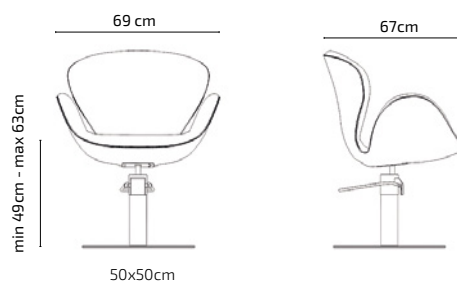

CHLOE RS

Styling chair

Mirplay
salon

FEATURES

- Fire-retardant red and white PVC vinyl
- Metal inner structure with injected PU
- Locking height adjustable hydraulic pump with break (200kg)
- Square stainless steel base

COLOR 

BASE 

WEIGHT 50Kg

VOLUME 0,31m³

BOX 70 x 65 x 54cm
57 x 57 x 17cm