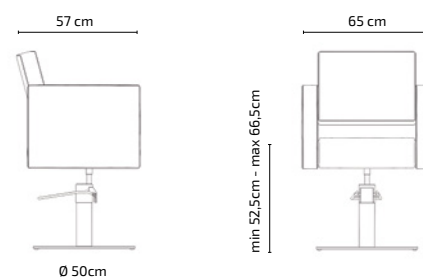

DORA R

Styling chair

Mirplay
salon

FEATURES

- Fire-retardant black PVC vinyl
- Wooden inner structure with high density foam
- Locking height adjustable hydraulic pump with break (200kg)
- Round stainless steel base

COLOR ●

BASE ○

WEIGHT 44Kg

VOLUME 0,36m³

BOX 70 x 65 x 54cm
57 x 57 x 17cm