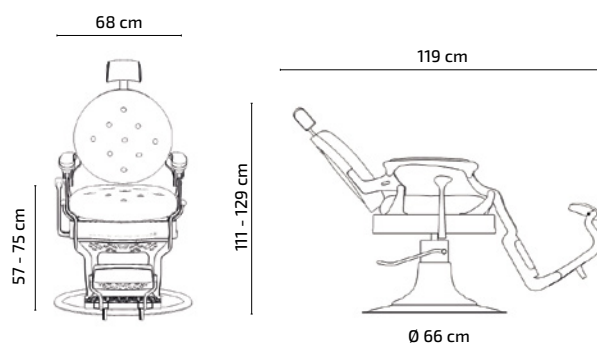

KIRK B

Barber chair

Mirplay
salon

FEATURES

- Polished and chromed die-cast aluminum structure
- Wooden inner structure covered in high-density foam
- Fire-retardant PVC vinyl in black
- Round base and fiberglass pump cover coated in black
- Chromed and polished metallic ring attached to the base
- Locking height adjustable hydraulic pump with break (300kg)
- Reversible & reclining aluminium foot-rest
- Adjustable head-rest
- Towel holder
- Headrest support

COLOR

WEIGHT 70 Kg

VOLUME 0,49m³

BOX A_ 73 x 84 x 83cm