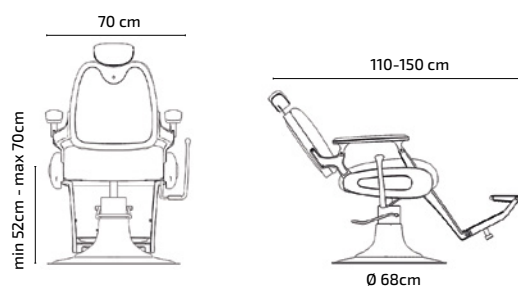

## FEATURES

- Injected aluminum structure covered in high density foam
- Fire-retardant PVC vinyl in black
- Round chrome base
- Locking height adjustable hydraulic pump with break (300kg)
- Reversible & reclining aluminium foot-rest
- Adjustable head-rest

COLOR

WEIGHT 70 Kg

VOLUME 0,44m<sup>3</sup>

BOX 75cm x 75cm x 78cm