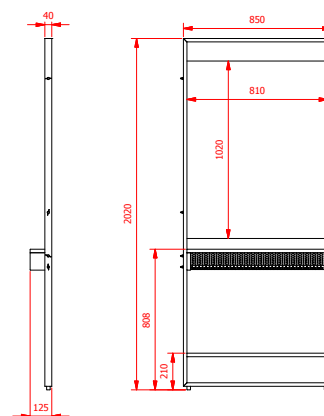

## FEATURES

- Black metallic structure
- Solid oak wood and metal tray
- Silver mirror with polished edges and LED
- Bottom footrest bar with gold stainless steel protector

## COLLECTION

Organic Collection

COLOR

WEIGHT 43 Kg

VOLUME 0,22m<sup>3</sup>

BOX A\_ 92 x 210 x 11cm  
B\_ 82 x 13 x 13cm